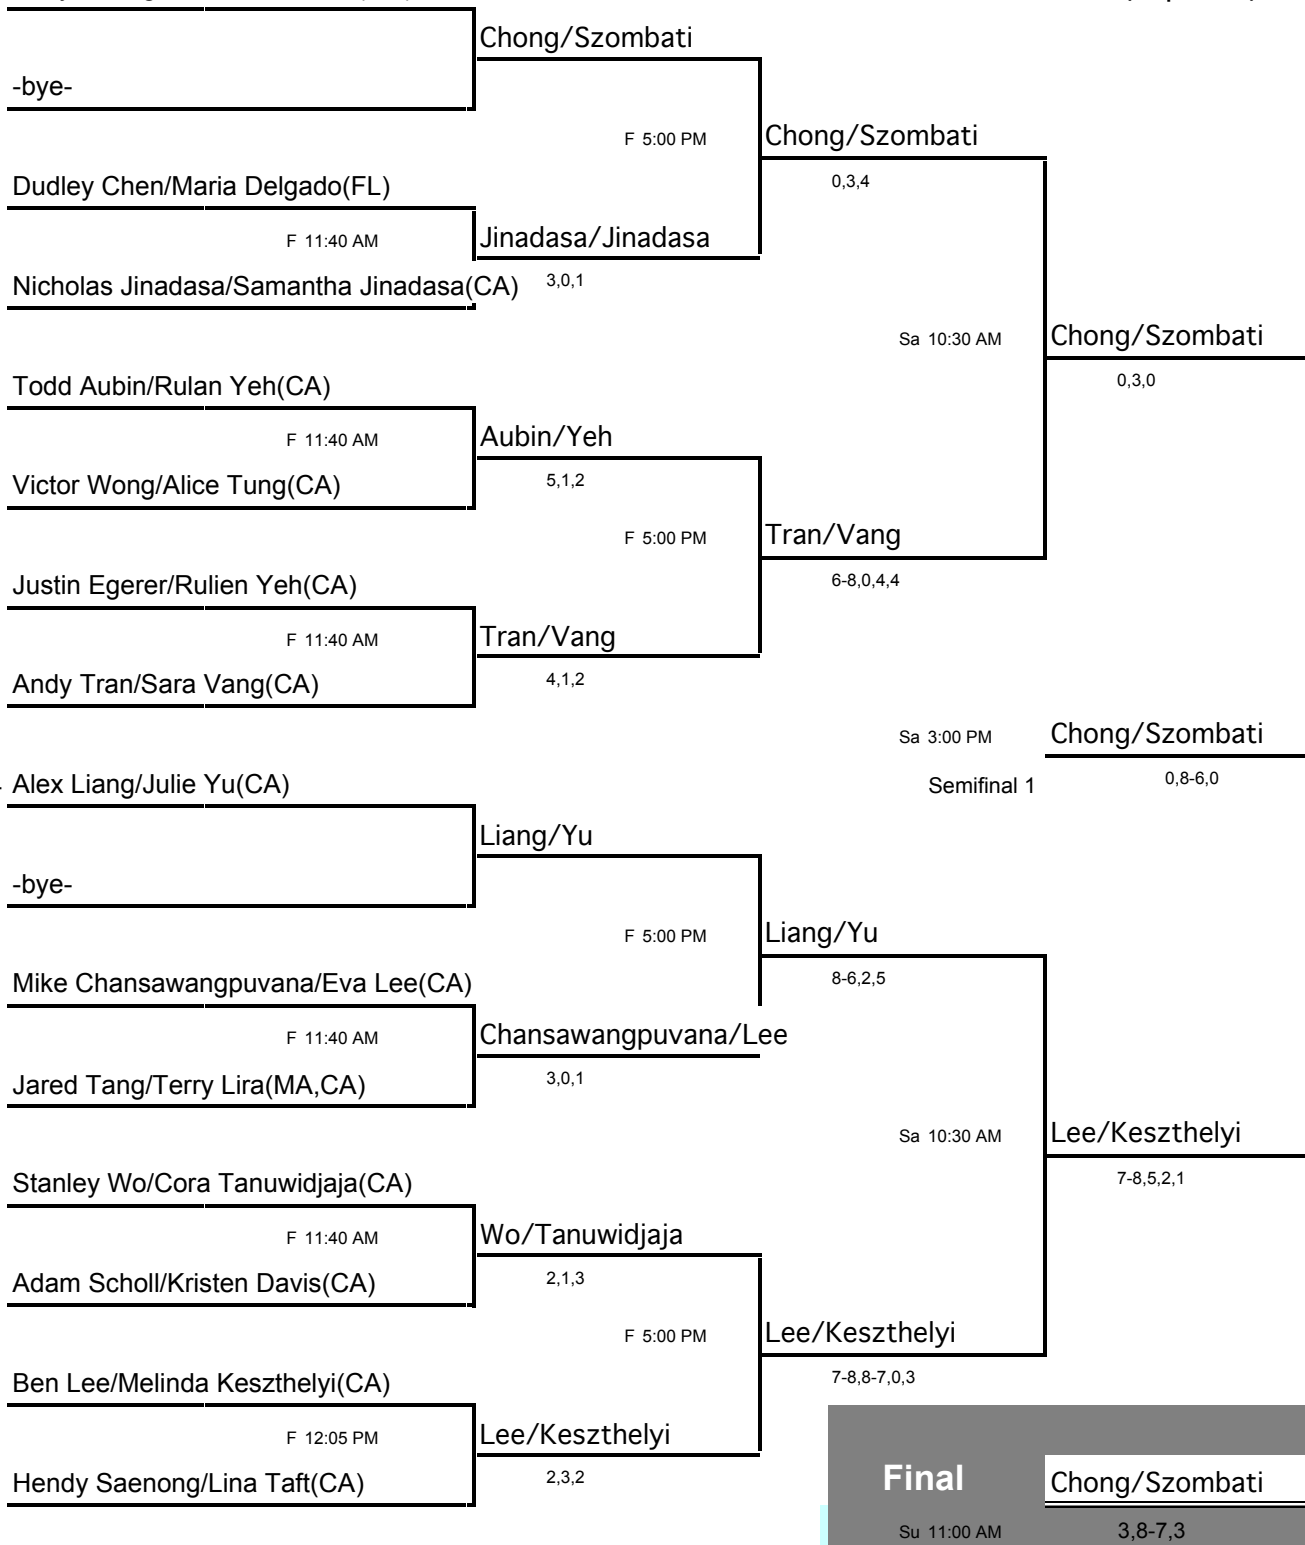

2002 US National Badminton Championships

# Mixed Doubles

Seed

1 Andy Chong/Szilvia Szombati(MA)

(top half)